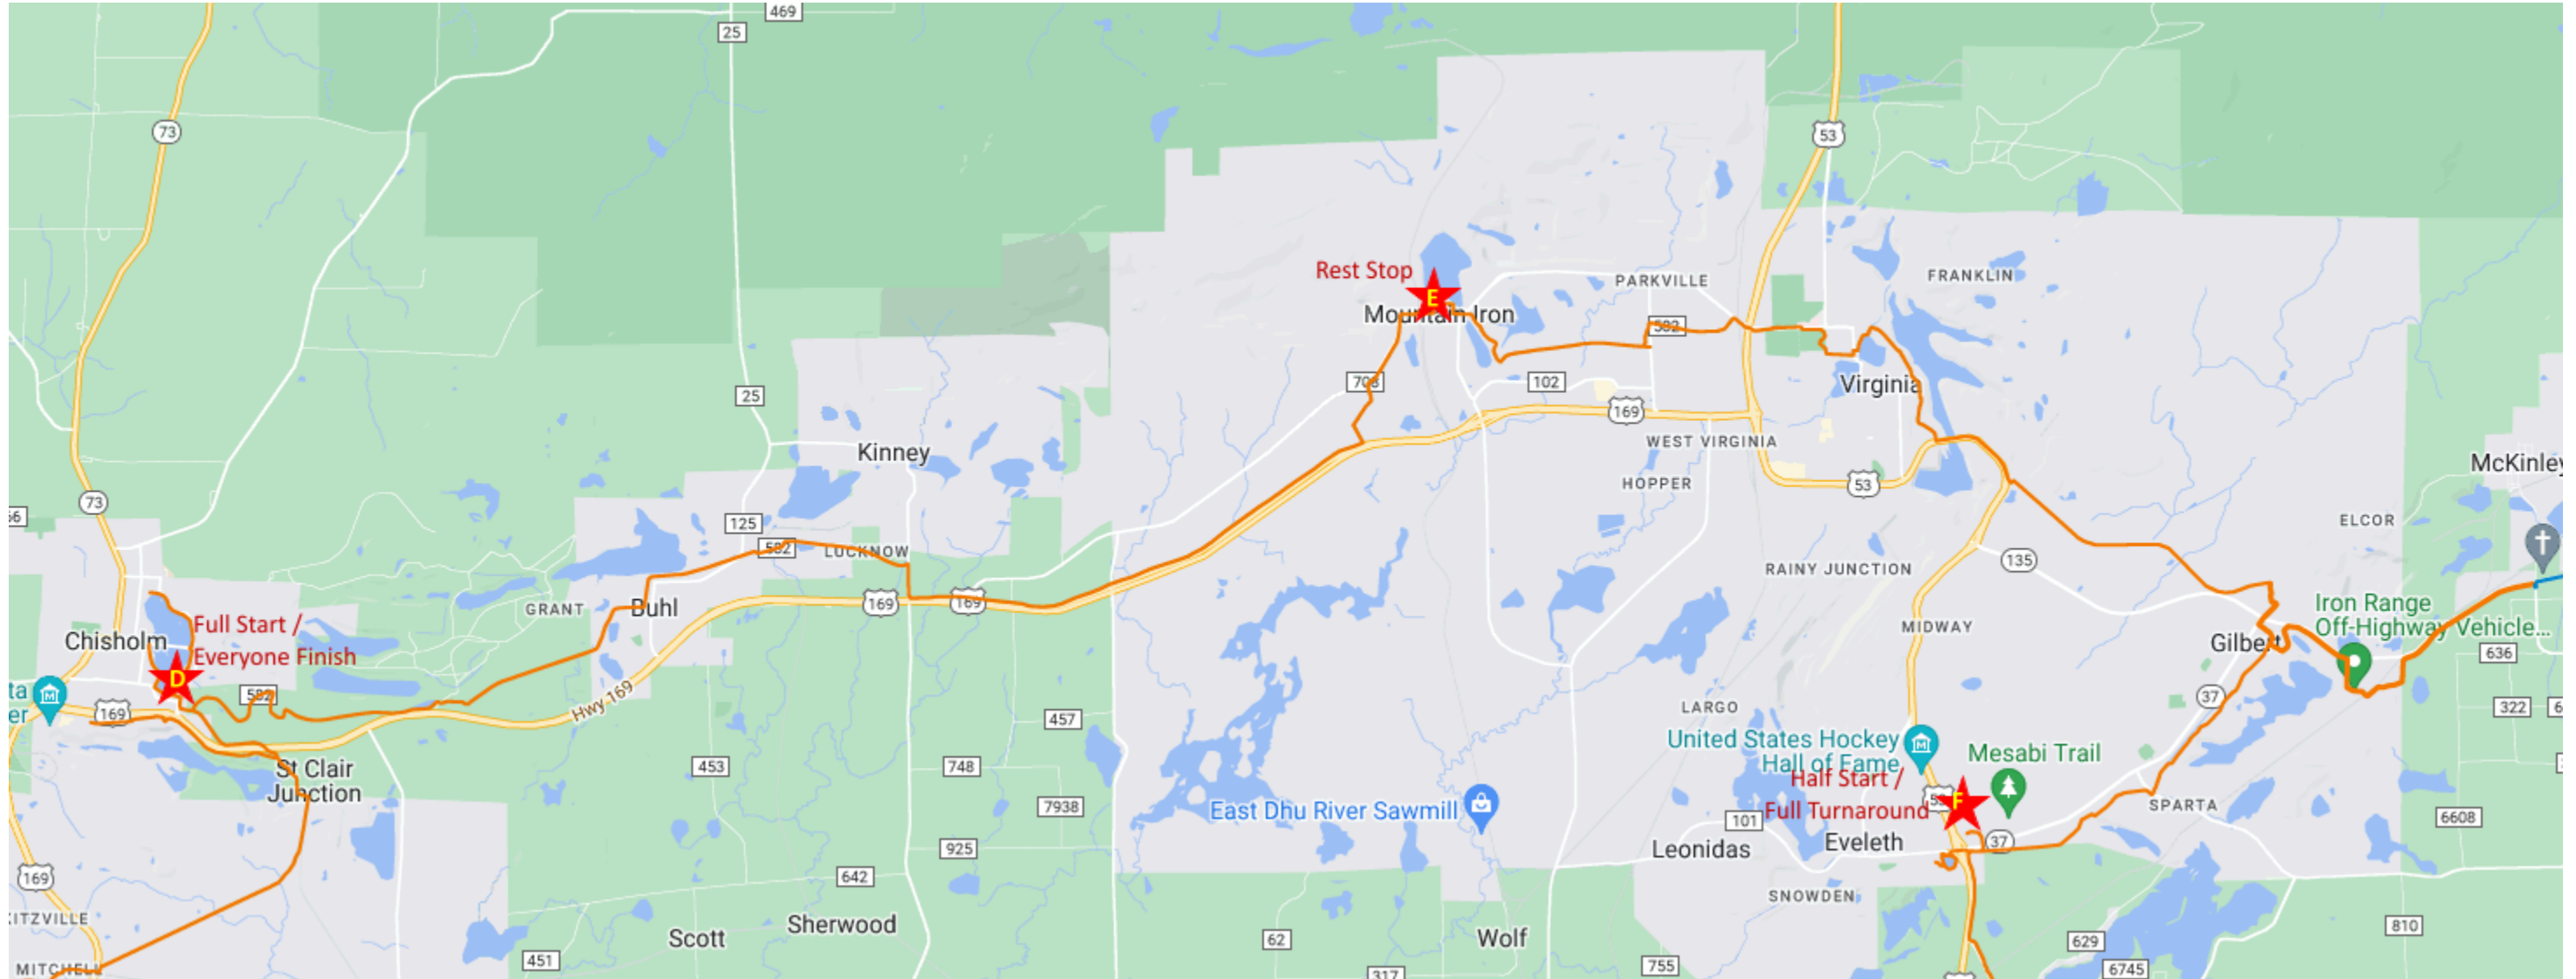

Day 1: Tower to Ely

Icon	Half	Milepost	Full	Milepost	Location
A			Start	0	Ely – Miner’s Dry
B			Rest Stop	14.5	Eagles Nest Township Building
C	Start	0	Turn Around / Rest	27	Tower Civic Center
B	Rest Stop	12.5	Rest Stop	39.5	Eagles Nest Township Building
A	Half Finish	27	Full Finish	54	Ely – Miner’s Dry

Day 2: Eveleth to Chisholm

Icon	Half	Milepost	Full	Milepost	Location
D			Start	0	Chisholm – Pathblazer’s Snowmobile Club
E			Rest Stop	15	Mountain Iron – Access Point
F	Start	0	Turn Around / Rest	30	Eveleth – Mesabi Trail Center
E	Rest Stop	15	Rest Stop	45	Mountain Iron – Access Point
D	Lunch / Half Finish	30	Lunch / Full Finish	60	Chisholm – Pathblazer’s Snowmobile Club