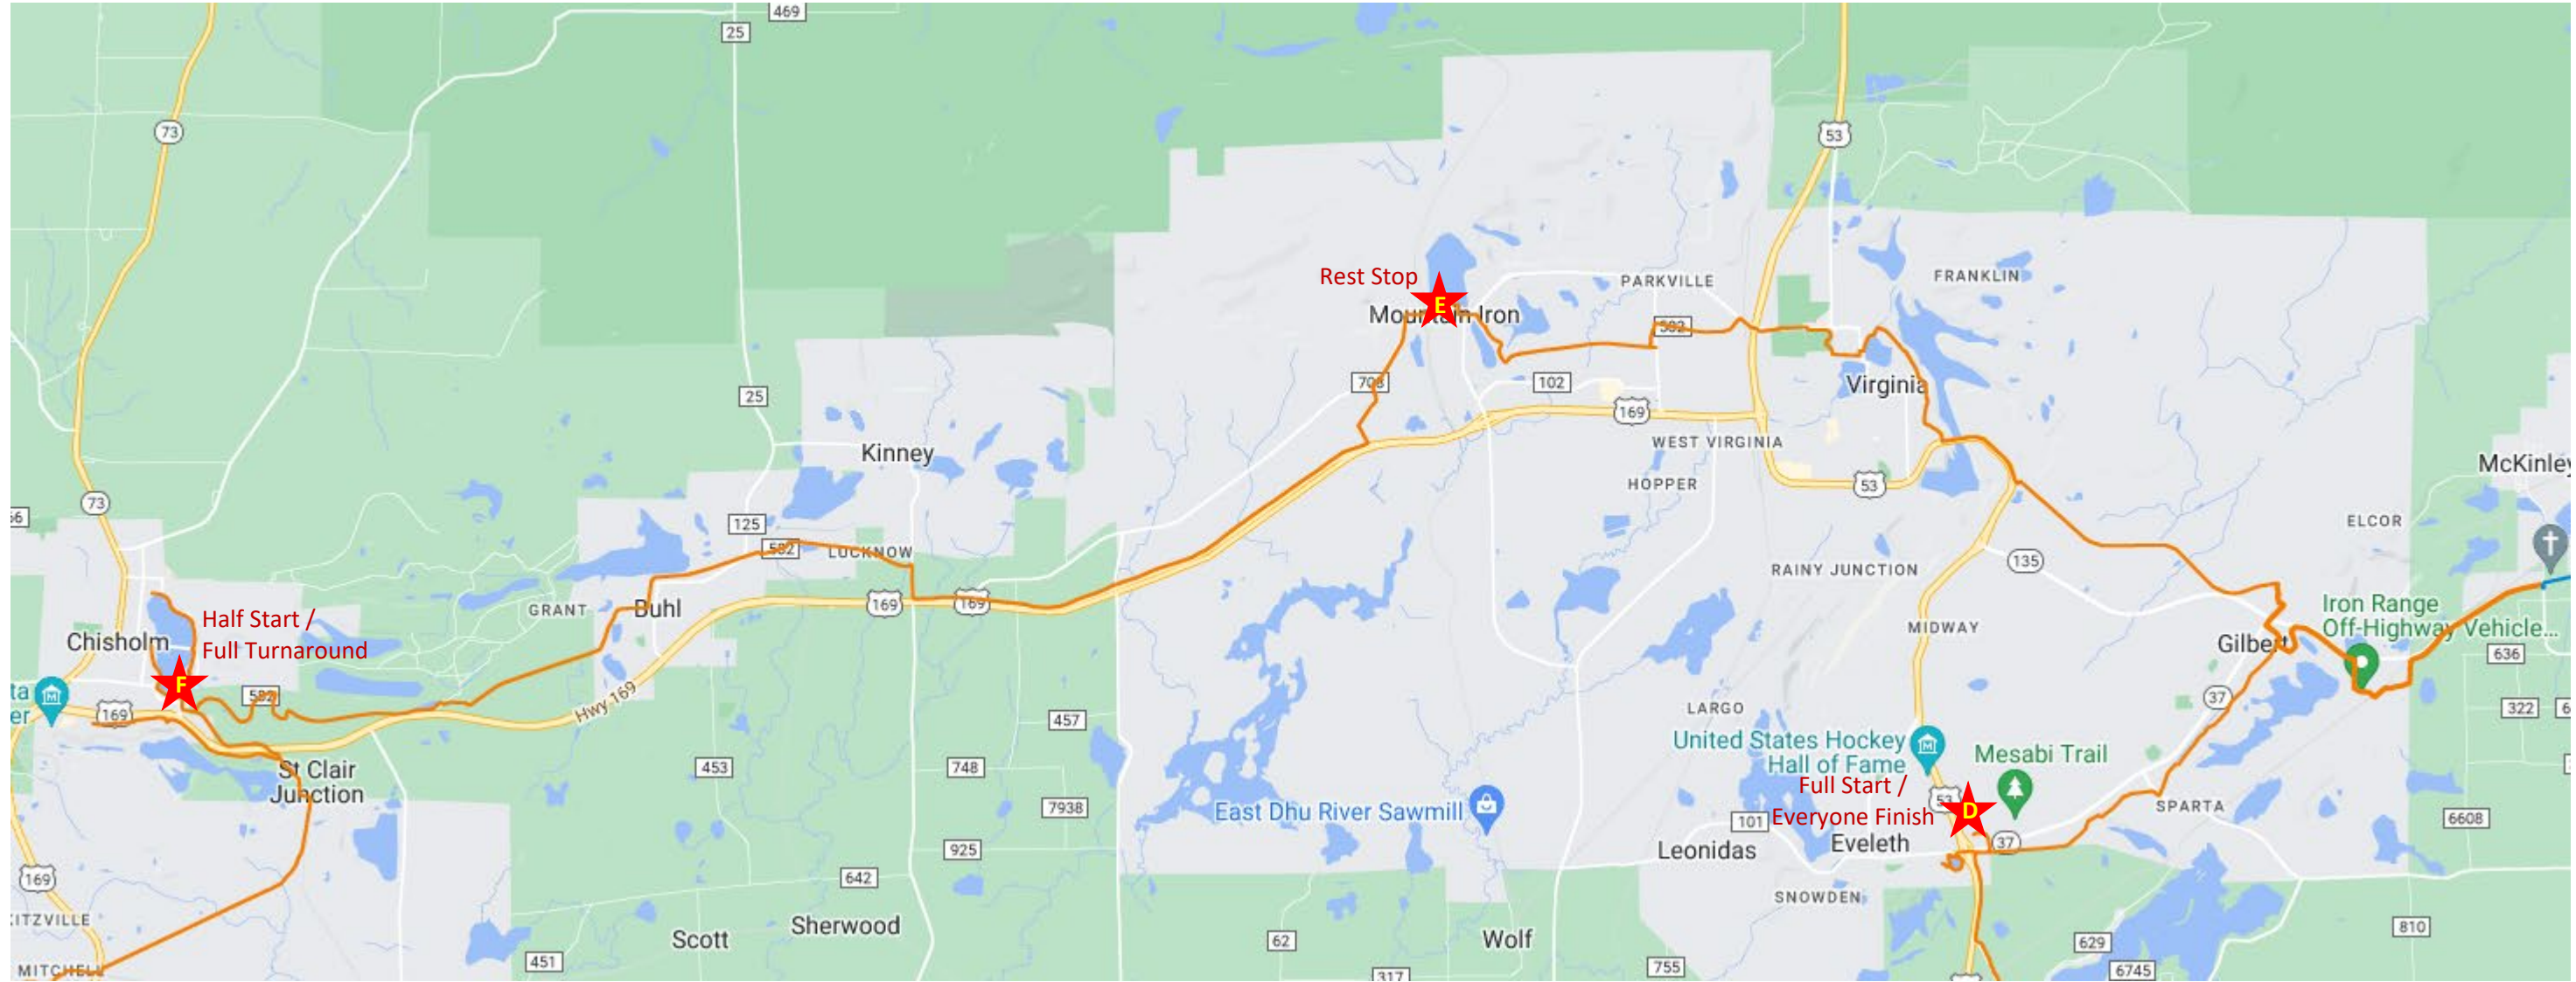

Day 1: Tower to Ely

Icon	Half	Milepost	Full	Milepost	Location
A			Start	0	Ely – Miner’s Dry
B			Rest Stop	14.5	Eagles Nest Township Building
C	Start	0	Turn Around / Rest	27	Tower Civic Center
B	Rest Stop	12.5	Rest Stop	39.5	Eagles Nest Township Building
A	Half Finish	27	Full Finish	54	Ely – Miner’s Dry

Day 2: Chisholm to Eveleth

Icon	Half	Milepost	Full	Milepost	Location
D			Start	0	Eveleth – Mesabi Trail Center
E			Rest Stop	15	Mountain Iron – Access Point
F	Start	0	Turn Around / Rest	30	Chisholm – Bruce Mine Headframe Park and Trailhead
E	Rest Stop	15	Rest Stop	45	Mountain Iron – Access Point
D	Lunch / Half Finish	30	Lunch / Full Finish	60	Eveleth – Mesabi Trail Center